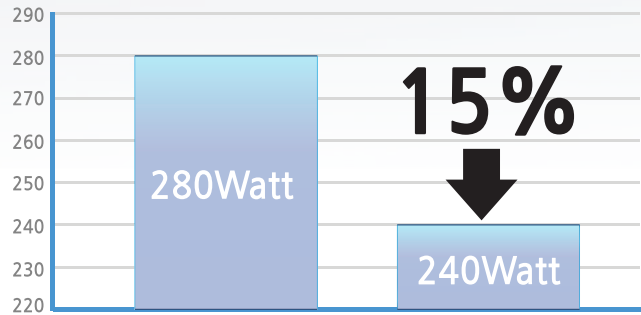

## Ultra Slim Vesel Design

Between the 55" MLCDs gap is only 5.7 mm that provides you with seamless tiled display experience.

→ ← 5.7mm

## Eco Friendly LED BLU

55" MLCD adopts direct LED BLU which consumes less power than conventional.

## Specification

Bezel to Bezel	1.7mm (R/B) 3.6mm (N/L) → 5.3mm	Brightness	700 nit
Active to Active	5.7mm	Contrast Ratio	4,000 : 1
Resolution	1,920 x 1,080 (FHD)	Power Consumption	240 Watt
Outline	1215.3 x 686.1 x 98.5	Back light type	Direct LED